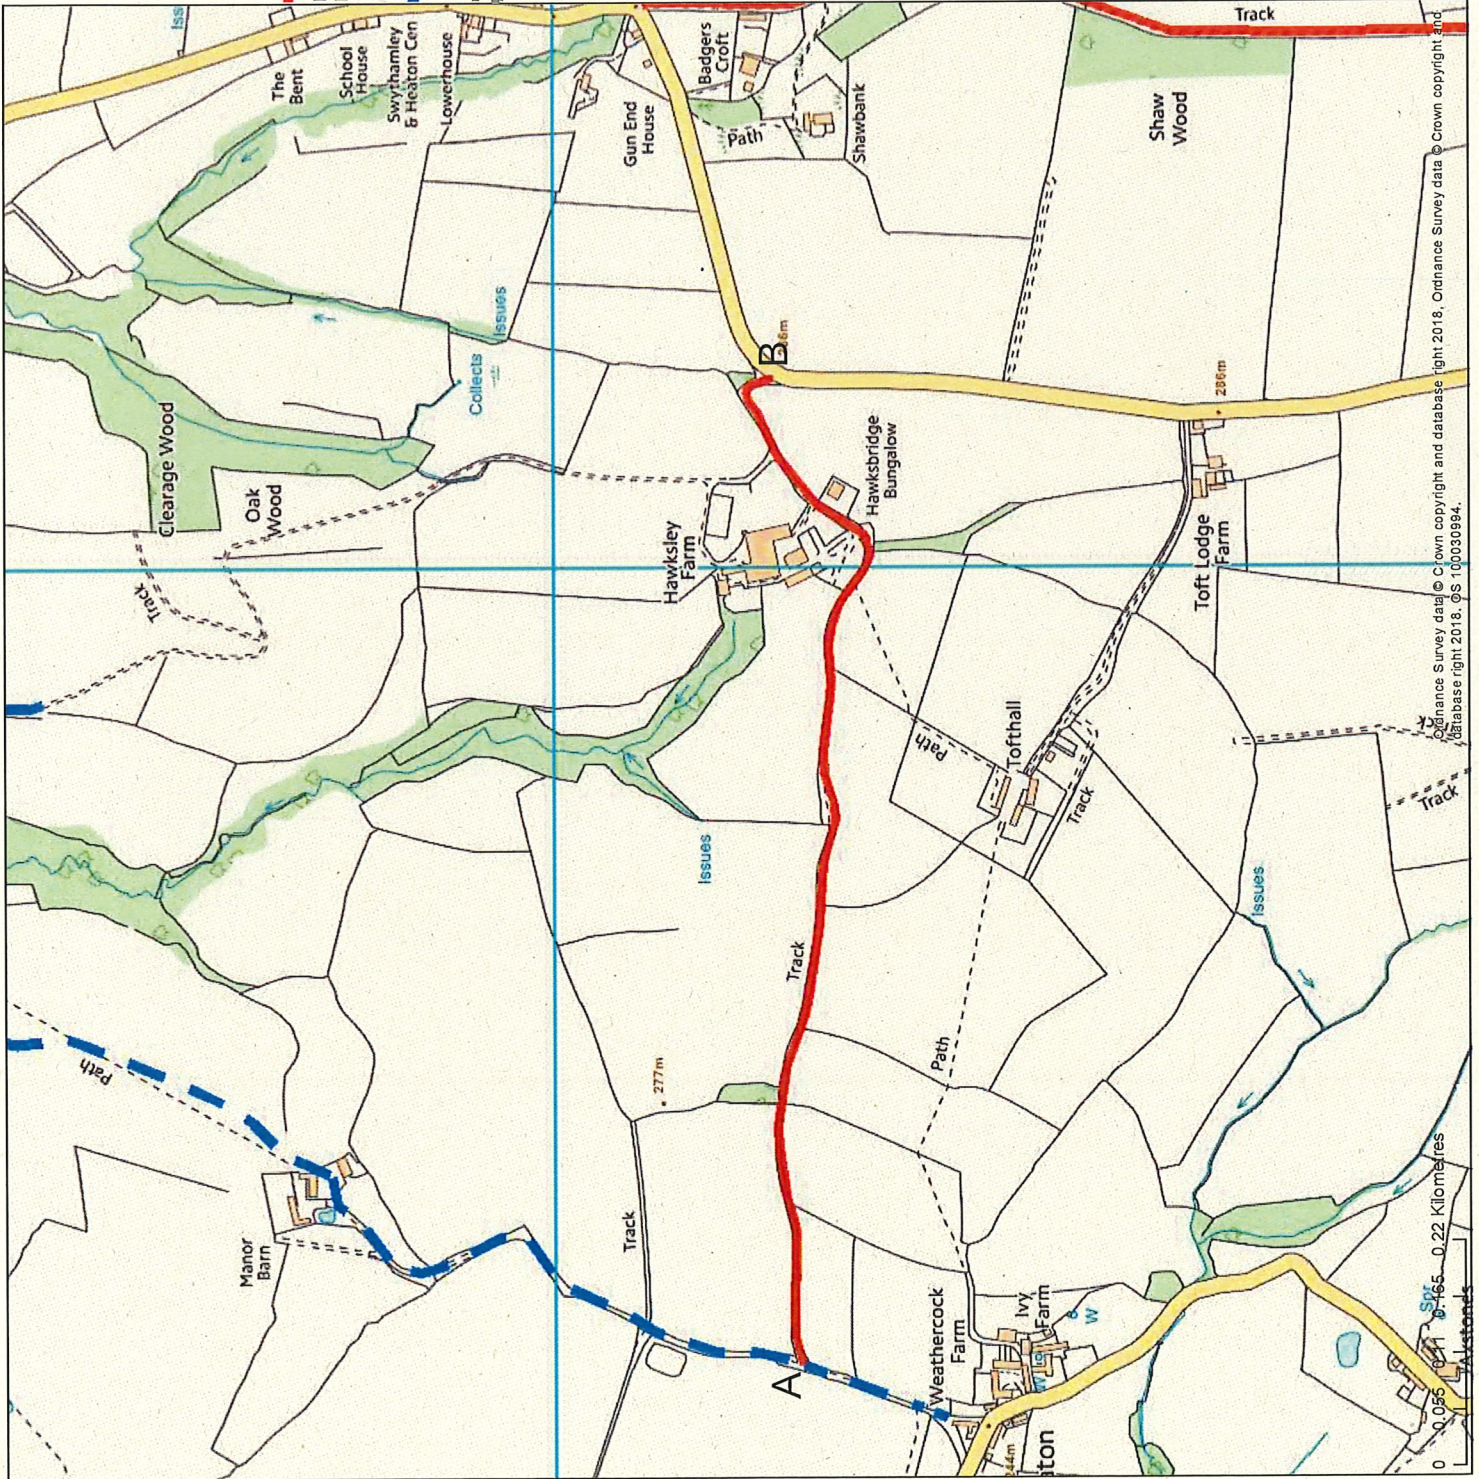

Staffordshire County Council Map

Section 53  
Public Rights of Way  
Legal Orders  
will alter the  
course of a right  
of way shown  
on the Definitive  
Map  
Parishes

APPENDIX B

© Crown Copyright and database rights 2018.  
Ordnance Survey 100031282.  
2000 Aerial Photography by UK Perspectives.com.  
License Number: UKP/048/SCC.  
2010 Aerial photography copyright: Geomapping (2006-10).  
You are not permitted to copy, sub-license, distribute,  
or sell any part of this data or third parties' data.  
Produced by Staffordshire County Council 14/11/2018.